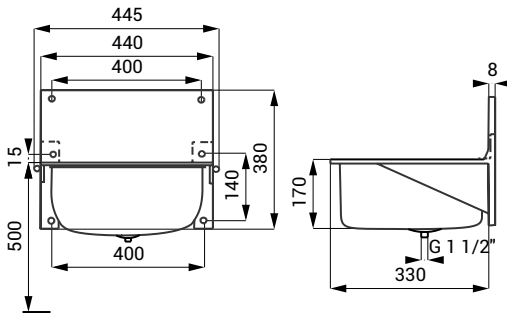

Dimensions

Supply Specification

SLVN 01 - Supply No. 98010

stainless steel cleaner's sink, splash-back, grating, overflow set, siphon, mounting set

SLVN 04

Characteristics

- stainless steel wall hung cleaner's sink
- with splash-back and grating
- material AISI - 304
- brushed finish

Dimensions

Supply Specification

SLVN 04 - Supply No. 98040

stainless steel cleaner's sink, splash-back, grating, siphon, mounting set

SLVN 05

Characteristics

- stainless steel wall hung cleaner's sink
- with splash-back and grating
- material AISI - 304
- brushed finish

Dimensions

Supply Specification

SLVN 05 - Supply No. 98050

stainless steel cleaner's sink, splash-back, grating, siphon, mounting set