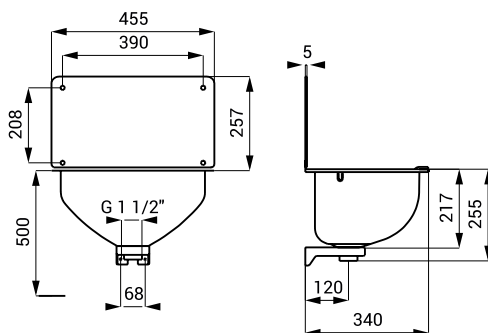

Dimensions

Supply Specification

SLVN 04 - Supply No. 98040

stainless steel cleaner's sink, splash-back, grating, siphon, mounting set