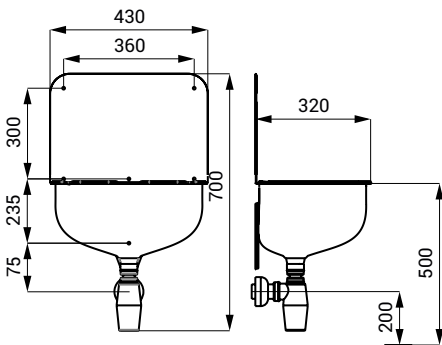

Dimensions

Supply Specification

SLVN 04 - Supply No. 98040

stainless steel cleaner's sink, splash-back, grating, siphon, mounting set

SLVN 05

Characteristics

- stainless steel wall hung cleaner's sink
- with splash-back and grating
- material AISI - 304
- brushed finish

Dimensions

Supply Specification

SLVN 05 - Supply No. 98050

stainless steel cleaner's sink, splash-back, grating, siphon, mounting set